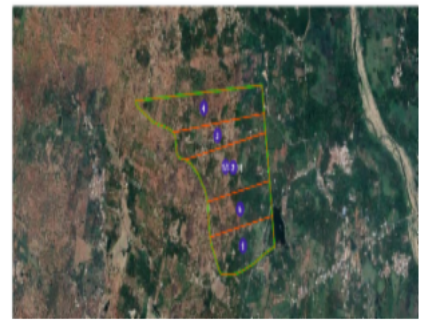

Nazri Naksha

Google Map View