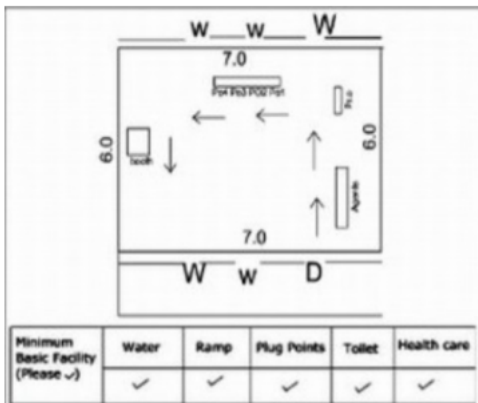

Nazri Naksha

Google Map View

Cad View