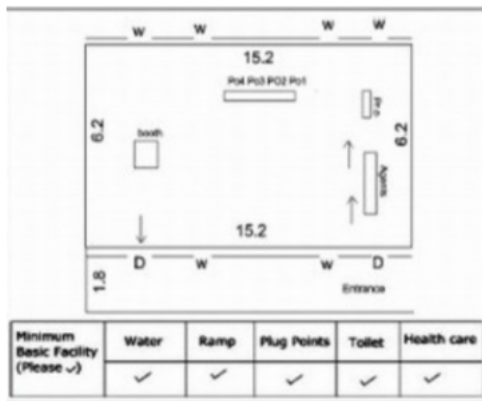

Nazri Naksha

Google Map View

Polling Station Building Front View

Polling Station Front View

Cad View

Key MAP View