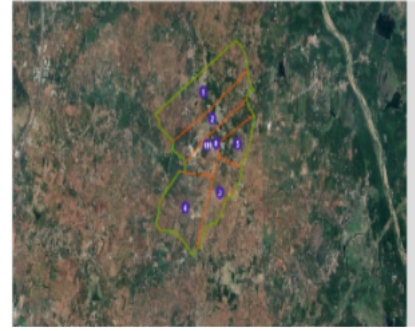

Nazri Naksha

Google Map View