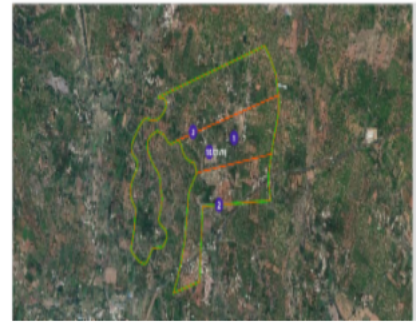

Nazri Naksha

Google Map View