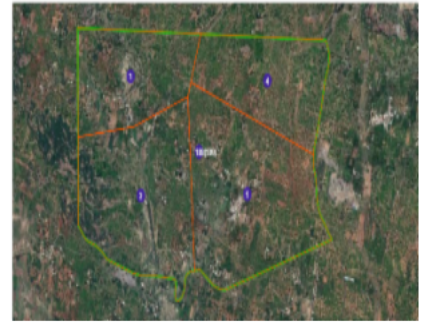

Nazri Naksha

Google Map View