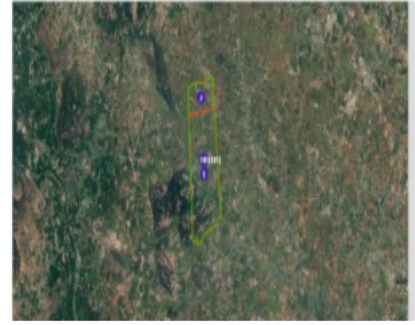

Nazri Naksha

Google Map View