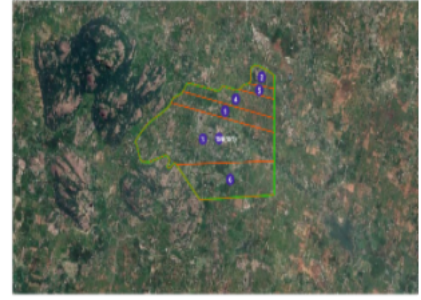

Nazri Naksha

Google Map View