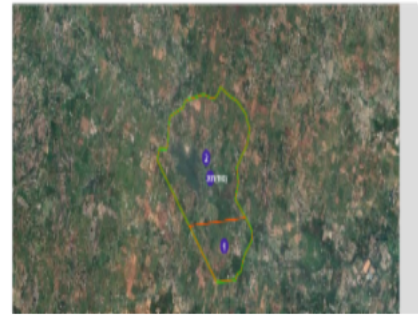

Nazri Naksha

Google Map View