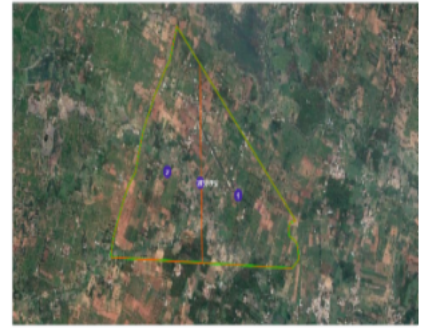

Nazri Naksha

Google Map View