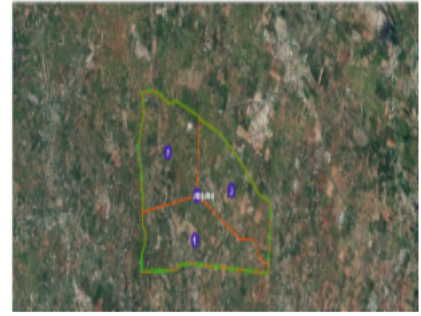

Nazri Naksha

Google Map View