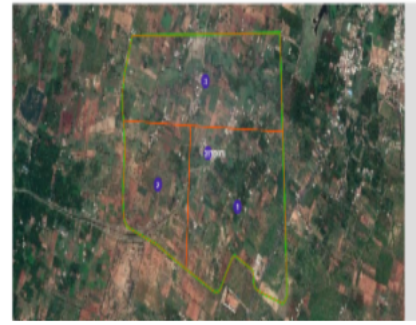

Nazri Naksha

Google Map View