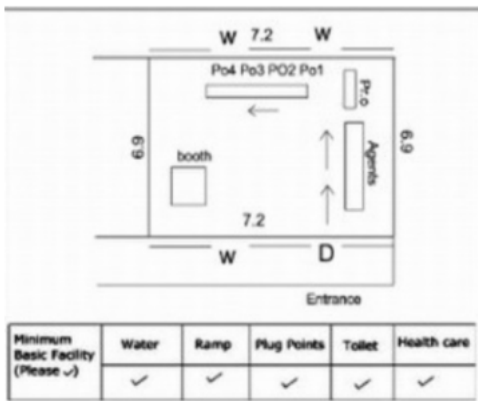

Nazri Naksha

Google Map View

Polling Station Building Front View

Polling Station Front View

Cad View

Key MAP View