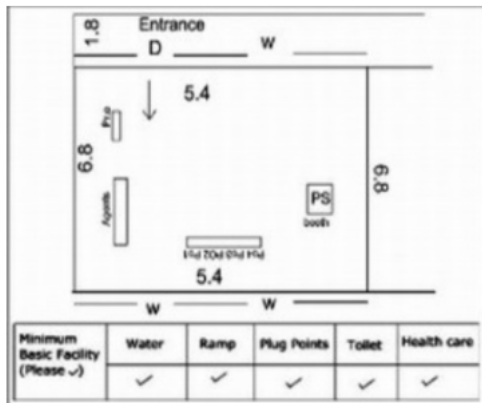

Nazri Naksha

Google Map View

Polling Station Building Front View

Polling Station Front View

Cad View

Key MAP View