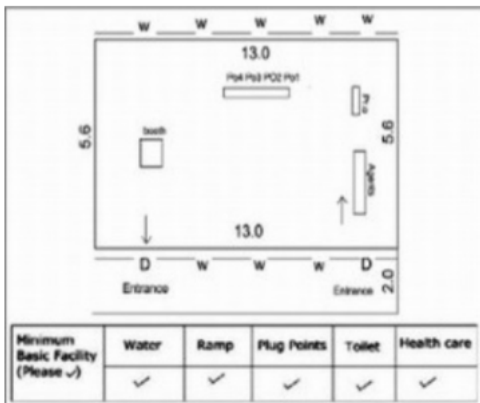

Nazri Naksha

Google Map View

Polling Station Building Front View

Polling Station Front View

Cad View

Key MAP View