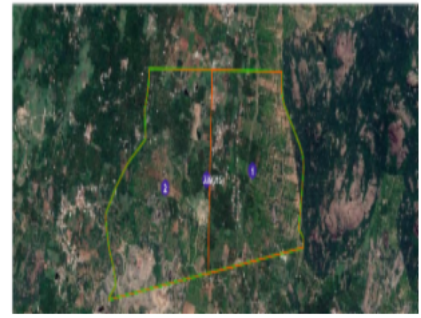

Nazri Naksha

Google Map View