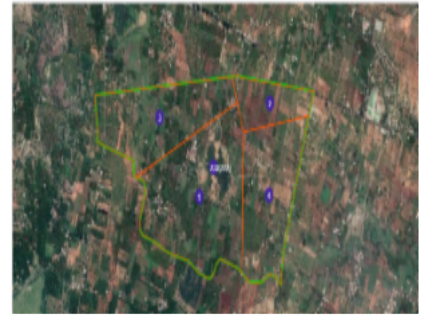

Nazri Naksha

Google Map View