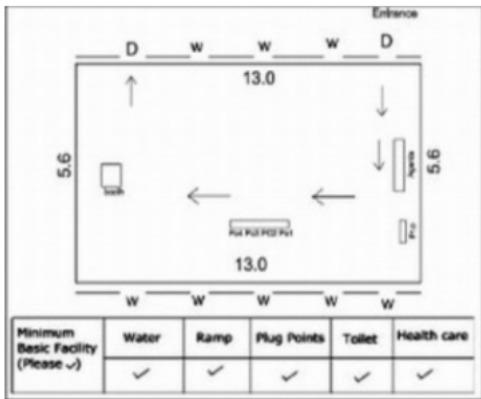

Nazri Naksha

Google Map View

Polling Station Building Front View

Polling Station Front View

Cad View

Key MAP View