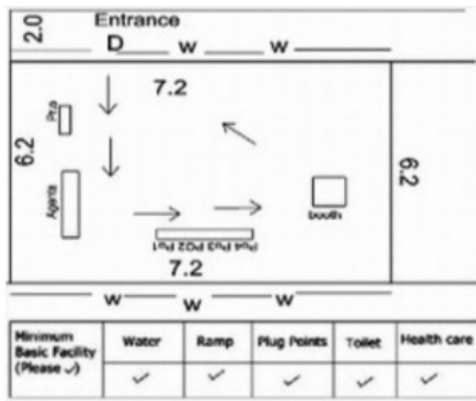

Nazri Naksha

Google Map View

Polling Station Building Front View

Polling Station Front View

Cad View

Key MAP View