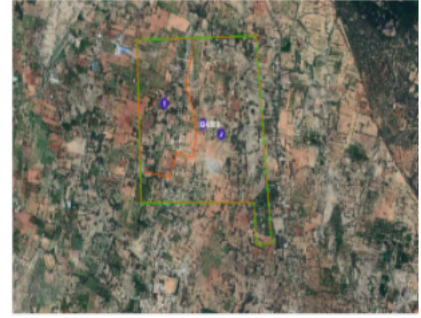

Nazri Naksha

Google Map View