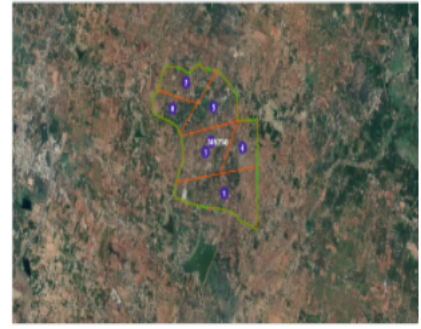

Nazri Naksha

Google Map View