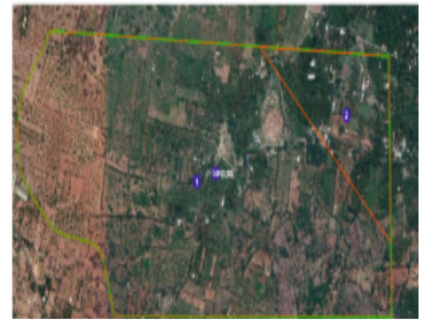

Nazri Naksha

Google Map View