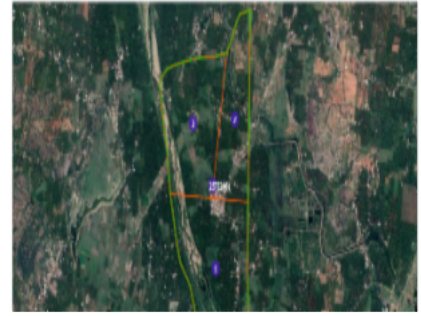

Nazri Naksha

Google Map View