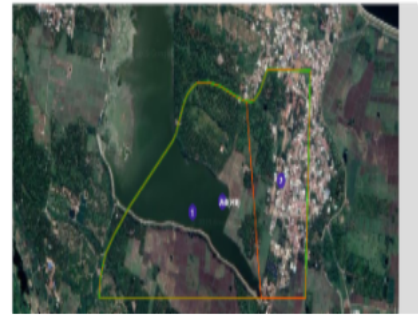

Nazri Naksha

Google Map View