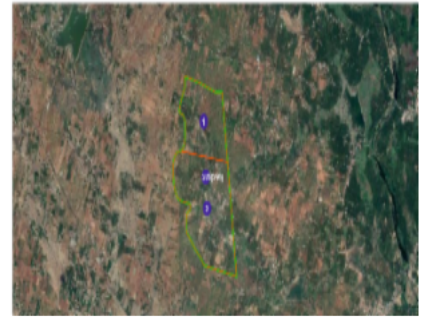

Nazri Naksha

Google Map View