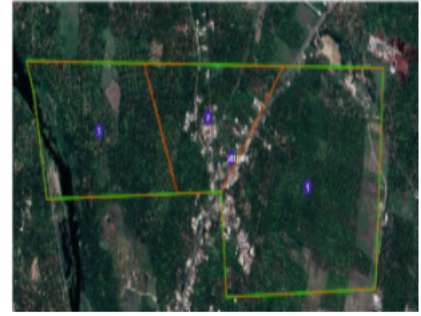

Nazri Naksha

Google Map View