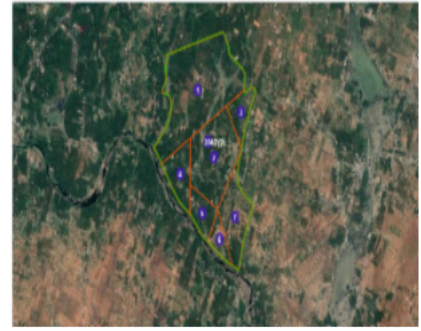

Nazri Naksha

Google Map View