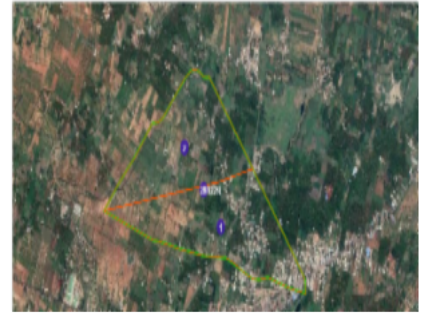

Nazri Naksha

Google Map View