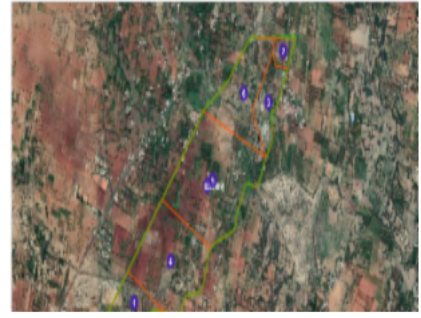

Nazri Naksha

Google Map View