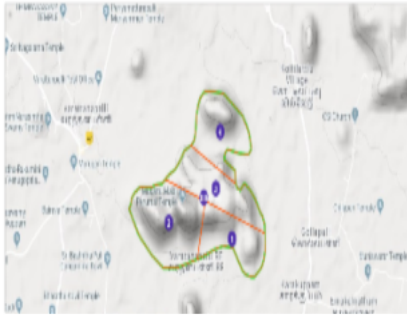

Nazri Naksha

Google Map View