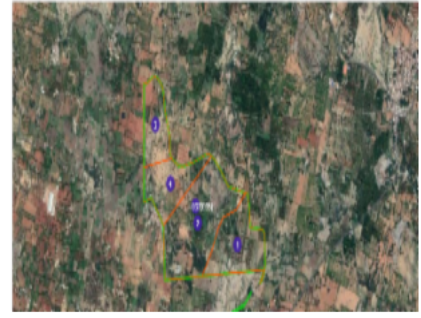

Nazri Naksha

Google Map View