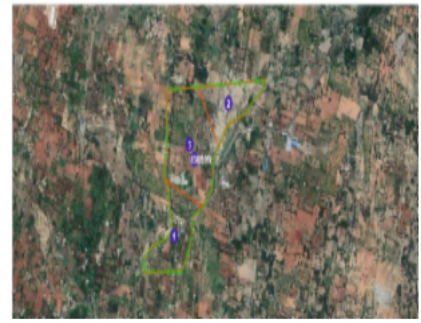

Nazri Naksha

Google Map View