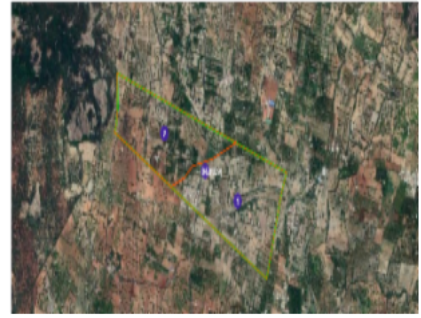

Nazri Naksha

Google Map View