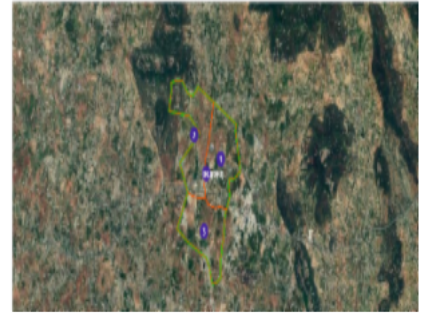

Nazri Naksha

Google Map View