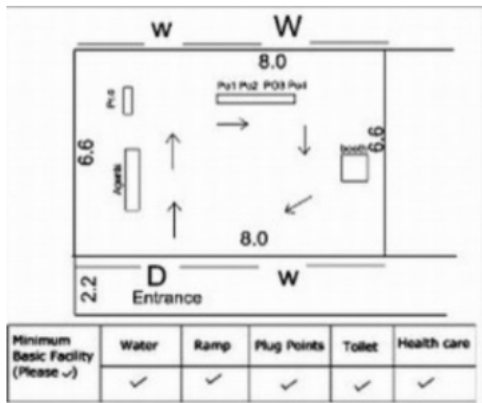

Nazri Naksha

Google Map View

Polling Station Building Front View

Polling Station Front View

Cad View

Key MAP View