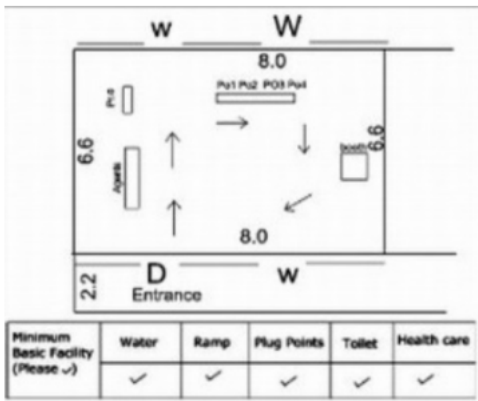

Nazri Naksha

Google Map View

Cad View