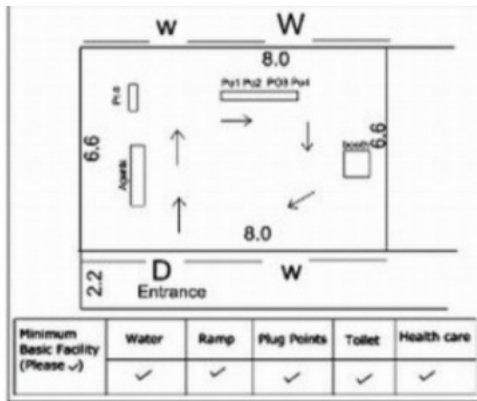

Nazri Naksha

Google Map View

Polling Station Building Front View

Polling Station Front View

Cad View

Key MAP View