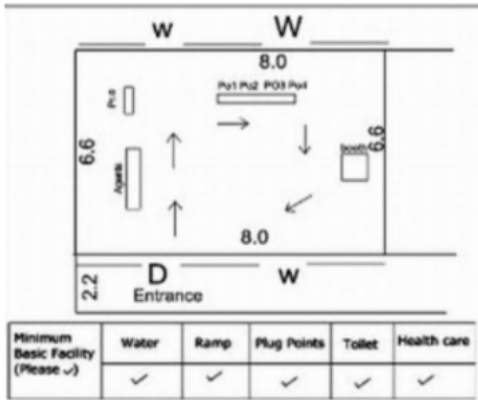

Nazri Naksha

Google Map View

Polling Station Building Front View

Polling Station Front View

Cad View

Key MAP View