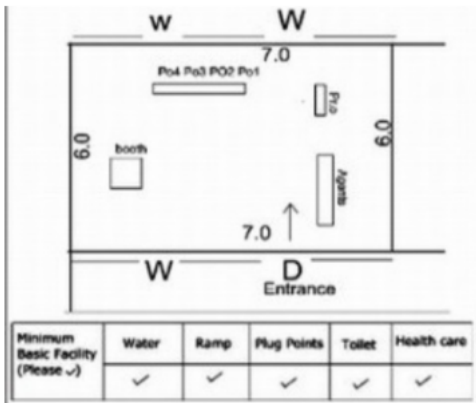

Nazri Naksha

Google Map View

Polling Station Building Front View

Polling Station Front View

Cad View

Key MAP View