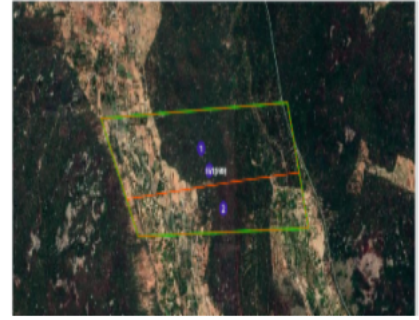

Nazri Naksha

Google Map View