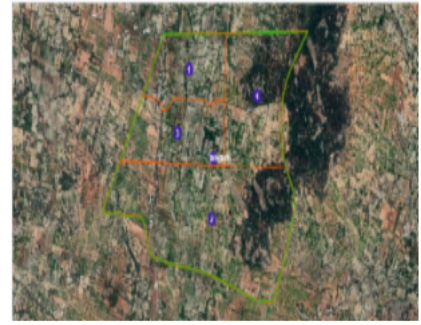

Nazri Naksha

Google Map View