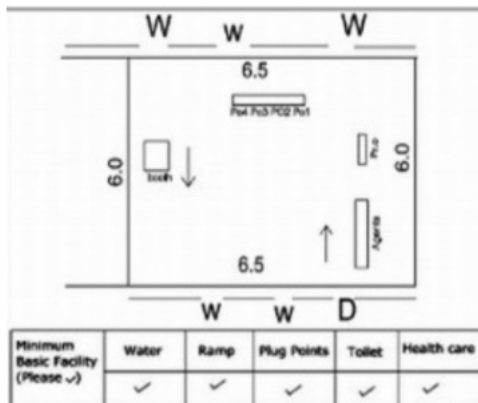

Nazri Naksha

Google Map View

Polling Station Building Front View

Polling Station Front View

Cad View

Key MAP View