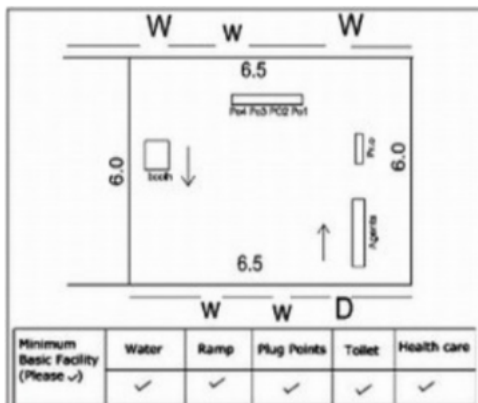

Nazri Naksha

Google Map View

Polling Station Building Front View

Polling Station Front View

Cad View

Key MAP View