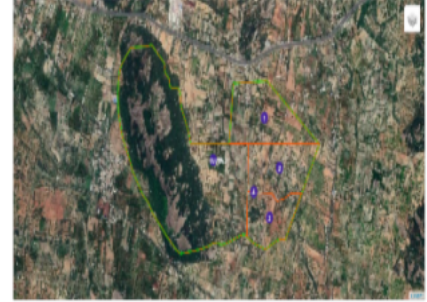

Nazri Naksha

Google Map View