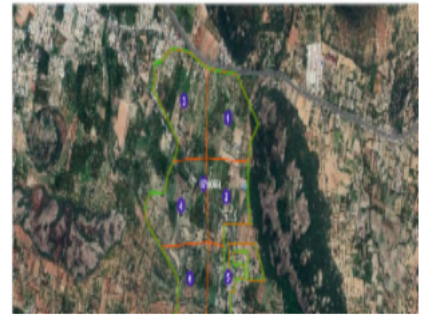

Nazri Naksha

Google Map View