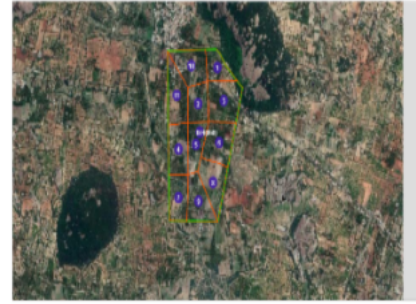

Nazri Naksha

Google Map View