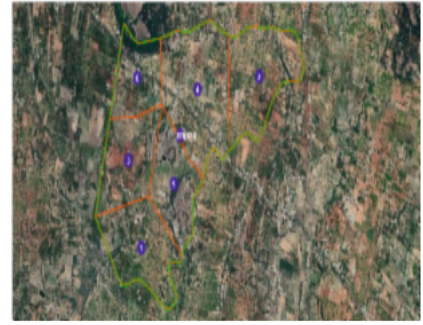

Nazri Naksha

Google Map View