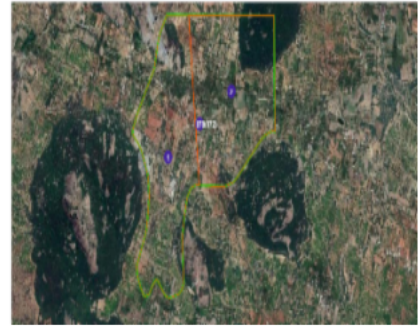

Nazri Naksha

Google Map View