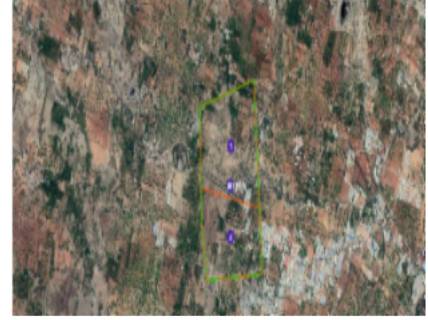

Nazri Naksha

Google Map View