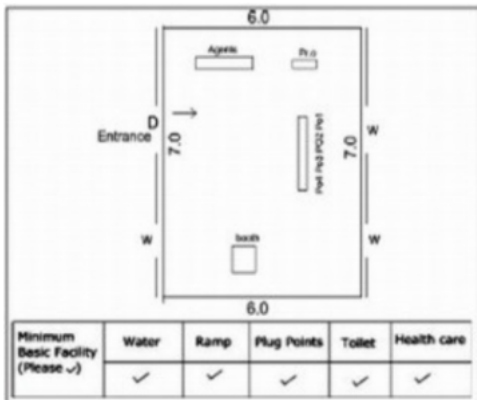

Nazri Naksha

Google Map View

Polling Station Building Front View

Polling Station Front View

Cad View

Key MAP View